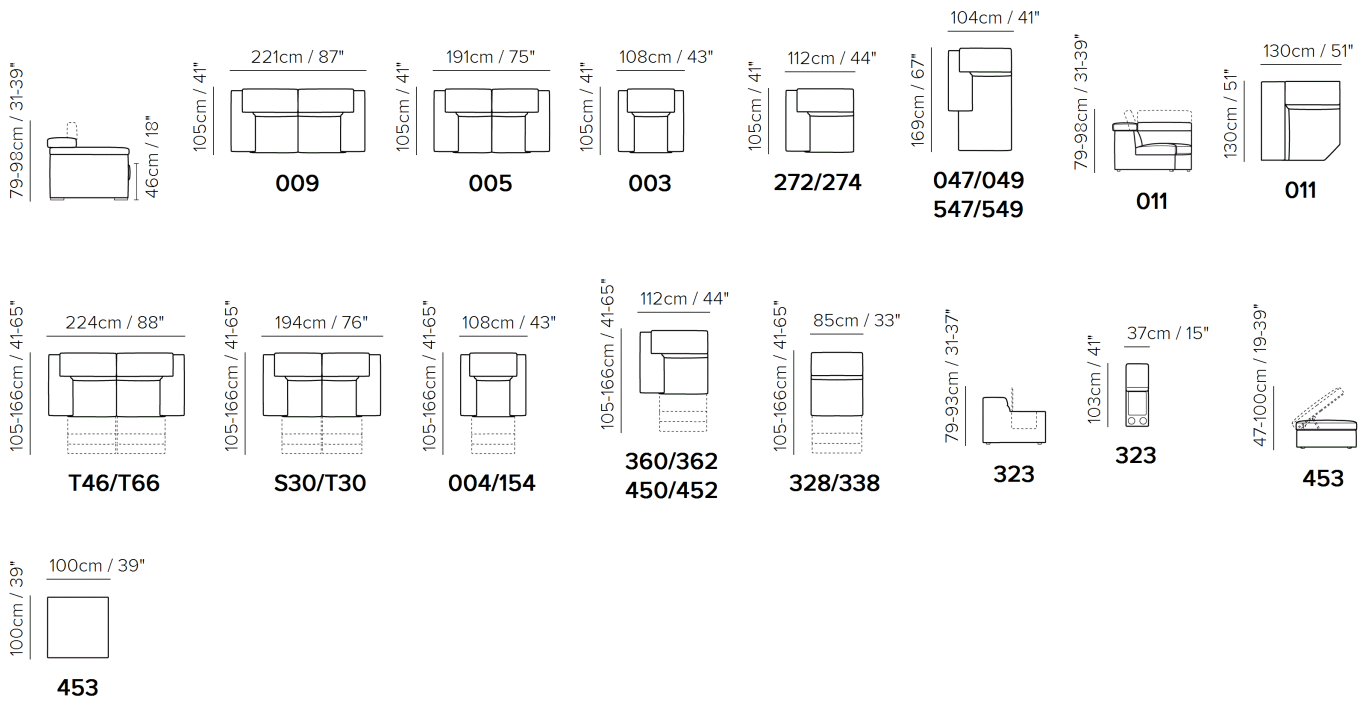

SCHEMATICS

COMPOSITION EXAMPLES