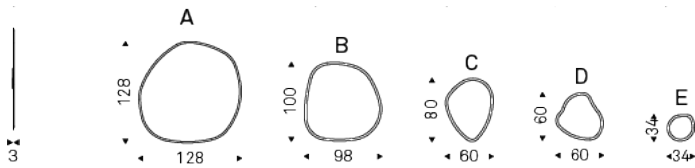

HAWAII

Design: Studio Kronos

Dimension

HAWAII

Design: Studio Kronos

Finishes

glass

bronze mirrored