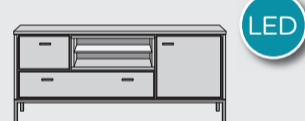

“FANEUR”

- Made of natural oak
- Metal frame
- Soft-close system
- LED lighting

Lowboard
w140 x d42 x h60 cm | 1 door + 2 drawers + 2 niches
art: 38852