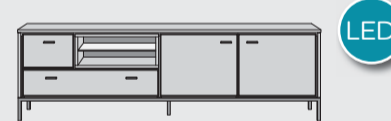

# “FANEUR”

- Made of natural oak
- Metal frame
- Soft-close system
- LED lighting

**Lowboard**  
w140 x d42 x h60 cm | 1 door + 2 drawers + 2 niches  
art: 38852

**Lowboard**  
w170 x d42 x h60 cm | 2 doors + 2 drawers + 2 niches  
art: 38839

**Lowboard**  
w200 x d42 x h60 cm | 2 doors + 2 drawers + 2 niches  
art: 38853

**Sideboard**  
w180 x d45 x h80 cm | 3 doors + 3 drawers  
art: 38835

**Sideboard**  
w210 x d45 x h80 cm | 3 doors + 3 drawers  
art: 38836

**Sideboard**  
w240 x d45 x h85 cm | 4 doors + 3 drawers  
art: 38837

**Highboard**  
w125 x d45 x h140 cm | 2 doors + 1 drawer + 3 niches  
art: 38843

**Bookcase**  
w70 x d35 x h195 cm | 1 door + 11 niches  
art: 38845