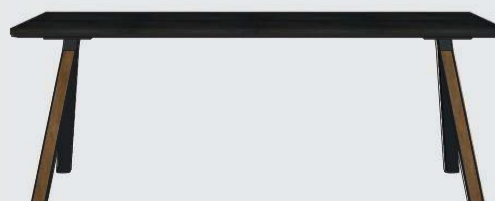

www.xooon.com

“MONIZ”

- Oak carbon with tramwood and metal
- Soft-close system for doors and drawers
- LED-lighting
- Add-on elements for lowboard and sideboard
- Reversible drawers

Lowboard*
w140 x d45 x h60 cm
2 doors + 4 niches (+LED)
art: 39922

Connectable part
w40 x d45 x h60 cm
2 reversible drawers
art: 39923

TV-cabinet high
w180 x d45 x h80 cm
2 doors + 4 niches
art: 39924

Sideboard*
w170 x d45 x h80 cm
2 doors + 2 niches + 1 reversible drawer (+LED)
art: 39920

Connectable part
w50 x d45 x h80 cm
3 reversible drawers
art: 39921

Sideboard*
w200 x d45 x h80 cm
3 doors + 2 niches + 1 reversible drawer (+LED)
art: 39936

Cabinet
w100 x d45 x h171.5 cm
4 doors + 3 niches
art: 39934

Dressette
w140 x d45 x h130 cm
1 door + 2 drawers + 7 niches (+LED)
art: 39925

Coffee table
w80 x d80 x h35 cm
1 niche
art: 39927

Dining table
w180 x d100 x h77 cm
art: 39928

Dining table
w210 x d100 x h77 cm
art: 39930