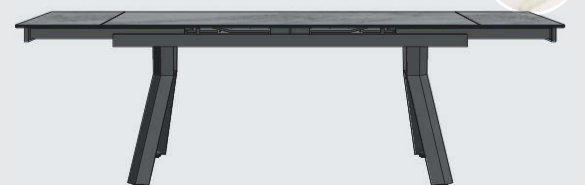

www.xooon.com

“GLASGOW”

- Oak carbon, fronts white MDF lacquered and metal frame
- Soft-close system for doors and drawers
- LED-lighting
- Tabletop Ceramic on glass, marble look

Lowboard
w150 x d45 x h60 cm
2 doors + 1 drawer + 1 niche (+LED)
art: 39877

Sideboard
w190 x d45 x h80 cm
2 doors + 2 drawers + 1 niche (+LED)
art: 39875

Sideboard
w230 x d45 x h85 cm
2 doors + 2 drawers + 1 niche (+LED)
art: 39876

Sideboard high
w113,5 x d37 x h110,5 cm
2 drawers + 1 niche
art: 39881

Set of 2 Coffee tables
w71 x d52 x h35 cm
w71 x d52 x h30 cm
art: 39888

Bookcase (KNOCK-DOWN)
w80 x d35 x h195 cm
5 niches
art: 39883

Bookcase (KNOCK-DOWN)
w50 x d35 x h195 cm
5 niches
art: 39882

Cabinet
w100 x d45 x h195 cm
2 doors + 2 drawers + 3 niches
(+LED)
art: 39880

Also available in:

Highboard
w115 x d45 x h140 cm
3 doors + 2 drawers + 2 niches
(+LED)
art: 39879

Extendable dining table
w180/260 x d90 x h77 cm
art: 39886