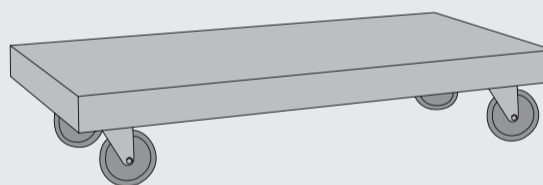

# “TORO”

- Industrial look
- Top possible in concrete in the colors: grey or “charcoal”
- Frame in vintage black metal
- Legs possible to assemble on 2 positions on the tables with a length of 190, 220 and 250 cm

**Corner table on wheels**  
L50 x w50 x h36 cm  
art: 30046

**Coffee table on wheels**  
L120 x w60 x h23 cm  
art: 30040

**Bar table**  
L130 x w90 x h92 cm  
art: 30045

**Dining table**  
L130 x w90 x h77 cm  
art: 30108