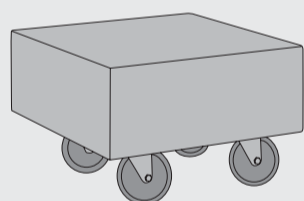

# “TORO”

- Industrial look
- Top possible in concrete in the colors: grey or “charcoal”
- Frame in vintage black metal
- Legs possible to assemble on 2 positions on the tables with a length of 190, 220 and 250 cm

**Corner table on wheels**  
L50 x w50 x h36 cm  
art: 30046

**Coffee table on wheels**  
L120 x w60 x h23 cm  
art: 30040

**Bar table**  
L130 x w90 x h92 cm  
art: 30045

**Dining table**  
L130 x w90 x h77 cm  
art: 30108